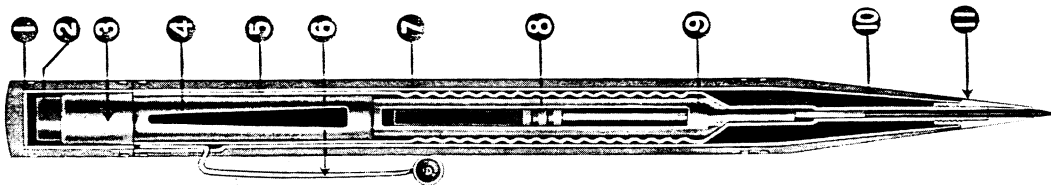

Superior Features of Wahl-Eversharp Pencils

- (1) Metal insert of cap strengthens cap and assures smooth fit.
- (2) Eraser renewable. Cannot come out in use, but is easily removed for re-placement.
- (3) Sturdy eraser shell smooth for cap fit.
- (4) Side opened lead magazine permits lead to tilt out without entirely re-moving cap piece.
- (5) Metal insert for lightest weight and strongest barrels.
- (6) Spring clip of special design.
- (7) Rolled thread tube for smoothest travel of mechanism.
- (8) Strong and smooth cross head to propel mechanism and lead.
- (9) Housing of device permits "quick release" and withdrawal of the mechanism for reloading when new lead is needed. EVERSHARP is the fastest loading pencil—it requires only a few seconds.
- (10) Perfect alignment of lead in feed tube extending to hardened steel rifled tip.
- (11) WAHL-EVERSHARP patented rifled-tip holds lead firmly, protects from breaking and prevents lead turning.

EVERSHARP is the best known pencil today because it was EVERSHARP that made the mechanical pencil possible through its adoption of certain standard diameters for the leads used in those pencils. EVERSHARP was the first mechanical pencil to use thin lead, which is now standard in all pencils.

EVERSHARP—the mechanical features of which are shown on this page—has certain fundamental advantages for the user that are not found in other pencils. The rifled tip (patented) affords tiny relief space between the lead-gripping teeth, to prevent clogging or jamming. Still the lead is held firmly at the point—no slipping—no wobbling. The genuine EVERSHARP can be identified by the grooves cut in the lead as it passes through the tip.

EVERSHARP loads in an instant. The automatic trigger release makes this possible. One pull—insert lead. One push—a turn—that's all. Extra leads are accessible immediately through the side opening in the lead magazine. The exact amount of lead in the pencil can be determined by simply pulling the cap out.